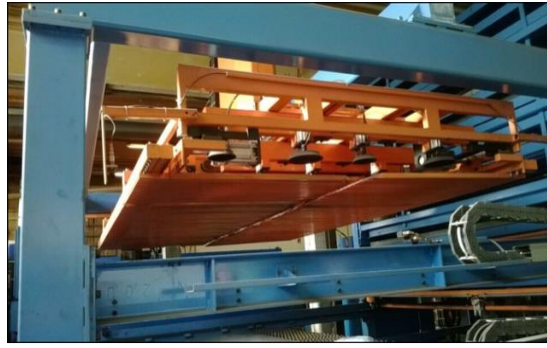

SALE PROPOSAL

PICTURES

ADDITIONAL SERVICES THAT WE CAN OFFER

- Dismantling, packing, loading on to transport, transport and crane hire
- Installation, recommissioning and training
- Software
- Servicing, breakdowns, maintenance, part fittings and selling of parts and consumables

PAYMENT CONDITIONS

VAT

Warranty

Availability of the Machine

Delivery Condition

Payment:

Offer Valid For

Agreement of Sale

Machine Safety

Price Excludes UK VAT

Sold with no warranty or guarantee, buyer must inspect before buying

Now

Ex Works ITALY (at buyers cost)

Payment in full before dismantling

30 days (unless sold before this)

Through a written sale of contact based on this offer

Machine safety must be checked through by the buyer